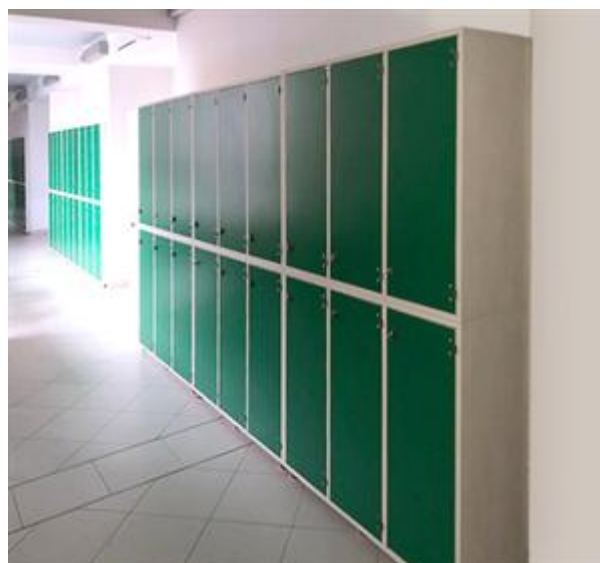

Catalogue: **Furniture for Nursery and  
Preschool**

Category:

Code: **AR01099**

Description:

Three-door dressing room with chromed padlockable handle, interior completed with coat hook and bag compartment. Structure in water-repellent bilaminate, 22 mm thick, in class E1, formaldehyde-free, with an easy-to-clean scratch-resistant surface. Surmountable. Available in various types of color.

---

Dimensions: L 110 x P 40 x H 104 cm

---

Colori:

 Dark green  
 Maple

 Ivory  
 Orange

 Light blue  
 Yellow

Allegati: