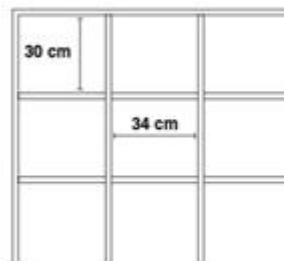

---

Dimensions

6 Slots: L 110 x P 40 x H 84 cm  
(slot 34 x 36,7 cm)

9 Slots: L 110 x P 40 x H 104 cm  
(slot 34 x 30 cm)

12 Slots: L 110 x P 40 x H 104 cm  
(slot 34 x 22 cm)

15 Slots: L 110 x P 40 x H 104 cm  
(slot 34 x 17 cm)

18 Slots: L 110 x P 40 x H 104 cm  
(slot 34 x 14 cm)

---

Colori:

 Ivory  
 Maple

 Light blue  
 Orange

 Light green  
 Yellow

Allegati:

**22**  
mm  
spessore  
maggiorato