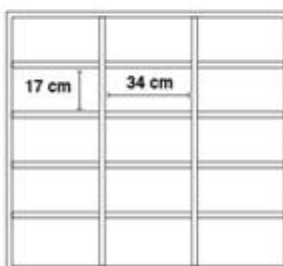

VERSIONE 15 CASELLE